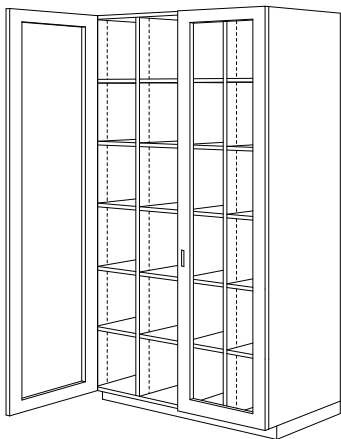

CASEWORK DESIGN SERIES (CDS)

(Page 11 of 20)

400 SERIES - TALL STORAGE CABINETS (continued)

438

A