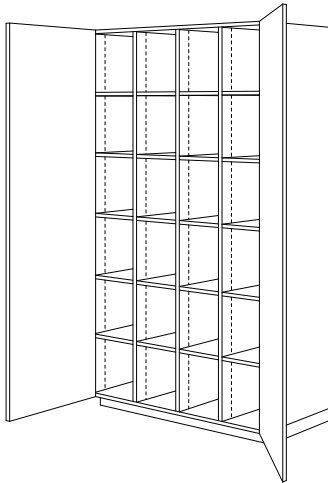

429

Hutch w/ Fixed Shelves

A

CASEWORK DESIGN SERIES (CDS)

(Page 11 of 20)

400 SERIES - TALL STORAGE CABINETS (continued)

430

431