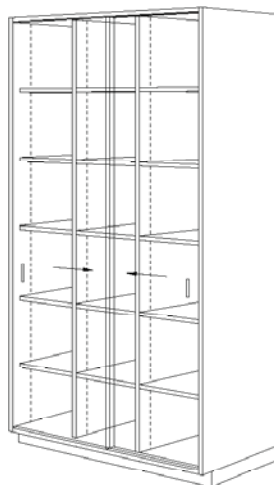

CASEWORK DESIGN SERIES (CDS)

(Page 10 of 20)

400 SERIES - TALL STORAGE CABINETS

(continued)

417

418

419

420

421

422

423

424

425

Dust Panel, Integral or Separate

426

427

429

Hutch w/ Fixed Shelves

A

CASEWORK DESIGN SERIES (CDS)

(Page 11 of 20)

400 SERIES - TALL STORAGE CABINETS (continued)

430

431