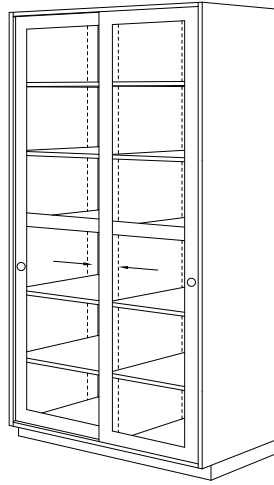

CASEWORK DESIGN SERIES (CDS)

(Page 10 of 20)

400 SERIES - TALL STORAGE CABINETS

(continued)

417

418

419

420

429

Hutch w/ Fixed Shelves

A

CASEWORK DESIGN SERIES (CDS)

(Page 11 of 20)

400 SERIES - TALL STORAGE CABINETS (continued)

430

431