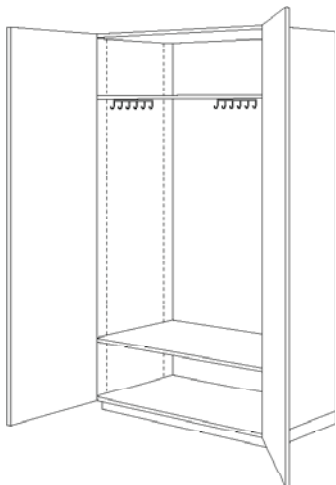

425

Dust Panel, Integral or Separate