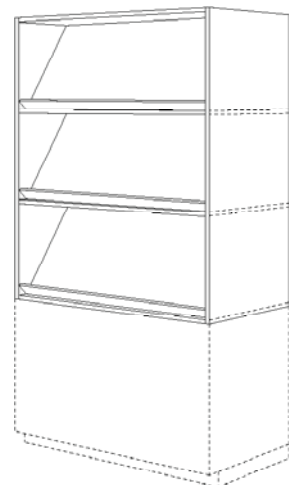

CASEWORK DESIGN SERIES (CDS)

(Page 10 of 20)

400 SERIES - TALL STORAGE CABINETS

(continued)

417

418

419

420

429

Hutch w/ Fixed Shelves

A

CASEWORK DESIGN SERIES (CDS)

(Page 11 of 20)

400 SERIES - TALL STORAGE CABINETS (continued)

430

431