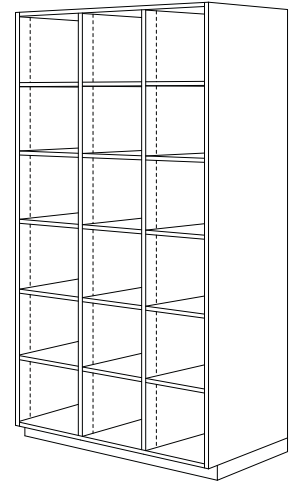

CASEWORK DESIGN SERIES (CDS)

(Page 10 of 20)

400 SERIES - TALL STORAGE CABINETS

(continued)

417

418

419

420

429

Hutch w/ Fixed Shelves

A

CASEWORK DESIGN SERIES (CDS)

(Page 11 of 20)

400 SERIES - TALL STORAGE CABINETS (continued)

430

431