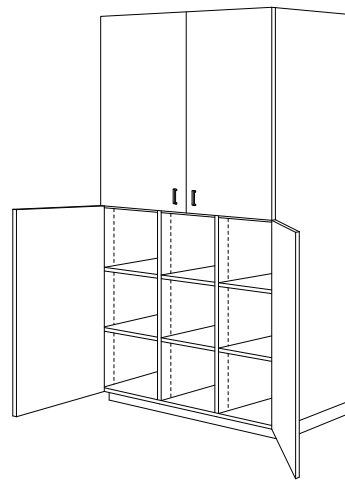

CASEWORK DESIGN SERIES (CDS)

(Page 11 of 20)

400 SERIES - TALL STORAGE CABINETS (continued)

434

A