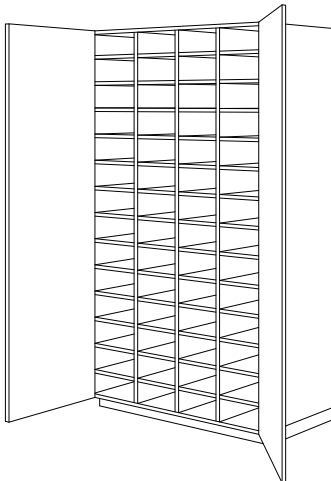

CASEWORK DESIGN SERIES (CDS)

(Page 11 of 20)

400 SERIES - TALL STORAGE CABINETS (continued)

435

A