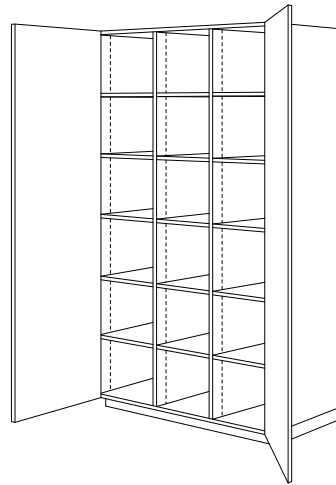

CASEWORK DESIGN SERIES (CDS)

(Page 10 of 20)

400 SERIES - TALL STORAGE CABINETS

(continued)

422

Dust Panel, Integral or Separate

Hutch w/ Fixed Shelves

A