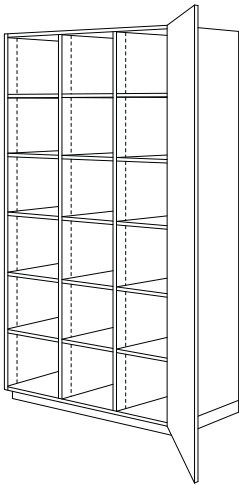

CASEWORK DESIGN SERIES (CDS)

(Page 10 of 20)

400 SERIES - TALL STORAGE CABINETS

(continued)

417

418

419

420

429

Hutch w/ Fixed Shelves

A

CASEWORK DESIGN SERIES (CDS)

(Page 11 of 20)

400 SERIES - TALL STORAGE CABINETS (continued)

430

431