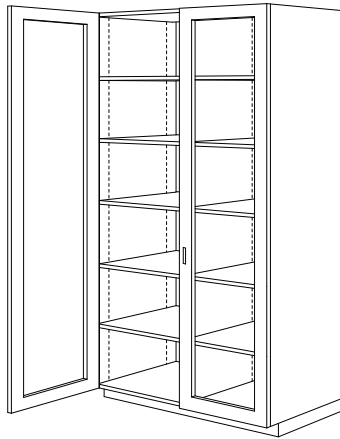

CASEWORK DESIGN SERIES (CDS)

(Page 10 of 20)

400 SERIES - TALL STORAGE CABINETS

(continued)

417

418

419

420

429

Hutch w/ Fixed Shelves

A

CASEWORK DESIGN SERIES (CDS)

(Page 11 of 20)

400 SERIES - TALL STORAGE CABINETS (continued)

430

431